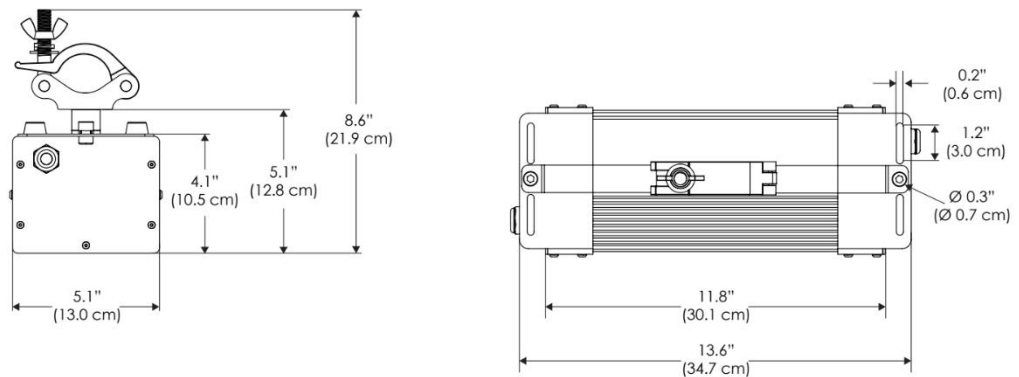

### SPECIFICATIONS

Beam Angle	30°
Spectrum Type	AMZ : Plant Flourish & Growth
	TLB : Coral Health & Growth
Control	Intensity (0% - 100%), CCT
LED Source	DiCon Dense Matrix LED
AC Power Draw	AMZ : 720W
	TLB : 800W
AC Input Voltage	100 - 277V AC, 60Hz
Cooling	Fan Cooled
Operating Temperature	32 - 104°F (0 - 40°C)
Fixture Weight	9.5lb (4.3kg)
Power Supply Weight	100 - 240V : 7.5lb (3.4kg)
	100 - 277V : 7.5lb (3.4kg)
	100 - 277V IP67 : 14.1lb (6.4kg)

**MECHANICAL FIGURES**

**W2KN-CLP**

**W2KN-PVT**

**Power Supply  
-100240  
-100277**

**Power Supply  
-100277IP**

\*All W2K models come standard with 20' DC cables and 18' AC cables.

**PHOTOMETRIC DATA**

**AMZ**

Distance		5' (~1.5 m)	8' (~2.5 m)	12' (~3.7 m)
@4000K	fc	4099	1776	803
	lux	44116	19117	8636
@6500K	fc	4167	1806	816
	lux	44849	19434	8780
Beam Diameter		Ø 2.4' (0.7m)	Ø 3.8' (1.2m)	Ø 5.7' (1.7m)

**TLB**

Distance		5' (~1.5 m)	8' (~2.5 m)	12' (~3.7 m)
@8000K	fc	2289	1036	448
	lux	24630	11146	4818
@14000K	fc	3276	1490	636
	lux	35261	16030	6838
Beam Diameter		Ø 2.4' (0.7m)	Ø 3.9' (1.2m)	Ø 5.7' (1.8m)