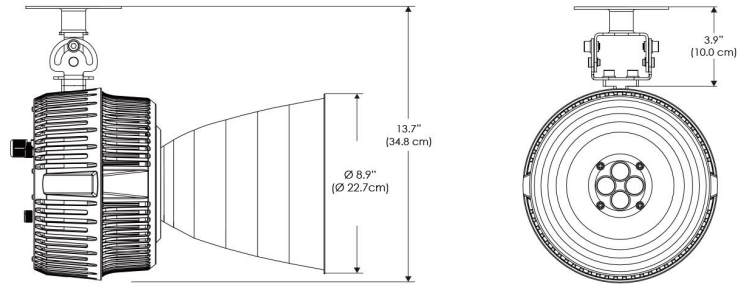

### SPECIFICATIONS

Beam Angle	30°
Spectrum Type	AMZ : Plant Flourish & Growth
	TLB : Coral Health & Growth
Control	Intensity (0% - 100%), CCT
LED Source	DiCon Dense Matrix LED
AC Power Draw	AMZ : 720W
	TLB : 800W
AC Input Voltage	100 - 277V AC, 60Hz
Cooling	Fan Cooled
Operating Temperature	32 - 104°F (0 - 40°C)
Fixture Weight	9.5lb (4.3kg)
Power Supply Weight	100 - 240V : 7.5lb (3.4kg)
	100 - 277V : 7.5lb (3.4kg)
	100 - 277V IP67 : 14.1lb (6.4kg)

**MECHANICAL FIGURES**

**W2KN-CLP**

**W2KN-PVT**

**Power Supply  
-100240  
-100277**

**Power Supply  
-100277IP**

\*All W2K models come standard with 20' DC cables and 18' AC cables.

**PHOTOMETRIC DATA**

**AMZ**

Distance		5' (~1.5 m)	8' (~2.5 m)	12' (~3.7 m)
@4000K	fc	4099	1776	803
	lux	44116	19117	8636
@6500K	fc	4167	1806	816
	lux	44849	19434	8780
Beam Diameter		Ø 2.4' (0.7m)	Ø 3.8' (1.2m)	Ø 5.7' (1.7m)

**TLB**

Distance		5' (~1.5 m)	8' (~2.5 m)	12' (~3.7 m)
@8000K	fc	2289	1036	448
	lux	24630	11146	4818
@14000K	fc	3276	1490	636
	lux	35261	16030	6838
Beam Diameter		Ø 2.4' (0.7m)	Ø 3.9' (1.2m)	Ø 5.7' (1.8m)