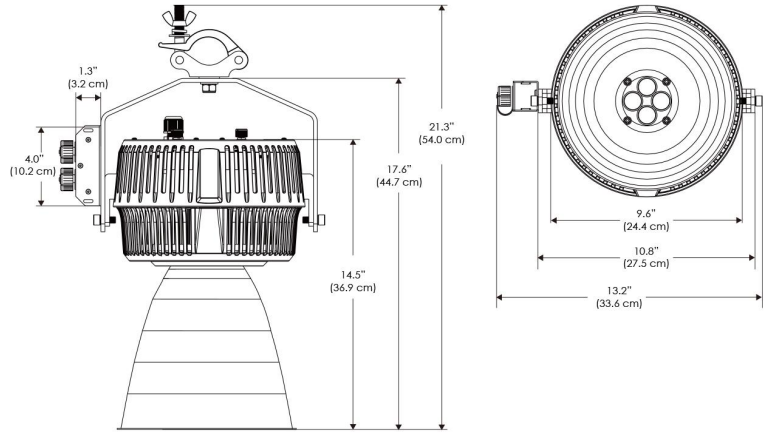

MECHANICAL FIGURES

W2KN-CLP

W2KN-PVT