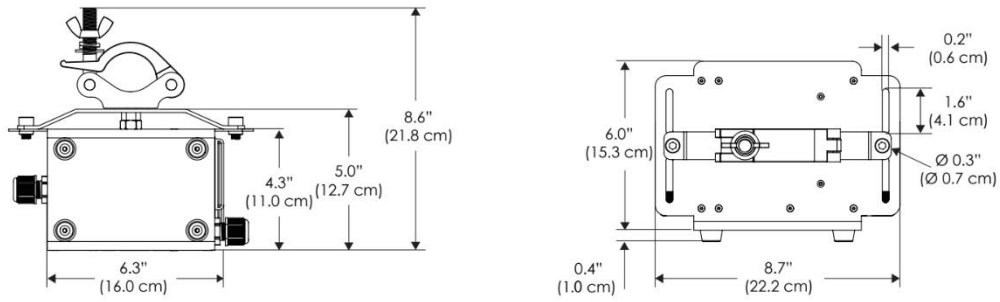

**MECHANICAL FIGURES**

**W2KN-CLP**

**W2KN-PVT**

**Power Supply  
-100240  
-100277**

**Power Supply  
-100277IP**

\*All W2K models come standard with 20' DC cables and 18' AC cables.

**PHOTOMETRIC DATA**

**AMZ**

Distance		5' (~1.5 m)	8' (~2.5 m)	12' (~3.7 m)
@4000K	fc	4099	1776	803
	lux	44116	19117	8636
@6500K	fc	4167	1806	816
	lux	44849	19434	8780
Beam Diameter		Ø 2.4' (0.7m)	Ø 3.8' (1.2m)	Ø 5.7' (1.7m)

**TLB**

Distance		5' (~1.5 m)	8' (~2.5 m)	12' (~3.7 m)
@8000K	fc	2289	1036	448
	lux	24630	11146	4818
@14000K	fc	3276	1490	636
	lux	35261	16030	6838
Beam Diameter		Ø 2.4' (0.7m)	Ø 3.9' (1.2m)	Ø 5.7' (1.8m)