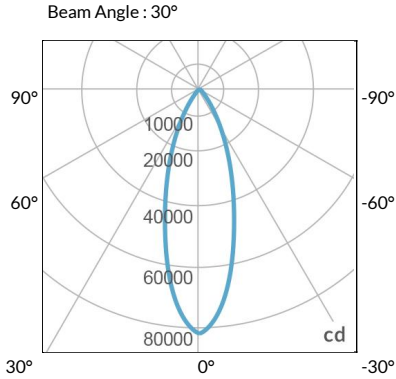

Distance		5' (~1.5 m)	8' (~2.5 m)	12' (~3.7 m)
@4000K	fc	4099	1776	803
	lux	44116	19117	8636
@6500K	fc	4167	1806	816
	lux	44849	19434	8780
Beam Diameter		Ø 2.4' (0.7m)	Ø 3.8' (1.2m)	Ø 5.7' (1.7m)

**TLB**

Distance		5' (~1.5 m)	8' (~2.5 m)	12' (~3.7 m)
@8000K	fc	2289	1036	448
	lux	24630	11146	4818
@14000K	fc	3276	1490	636
	lux	35261	16030	6838
Beam Diameter		Ø 2.4' (0.7m)	Ø 3.9' (1.2m)	Ø 5.7' (1.8m)